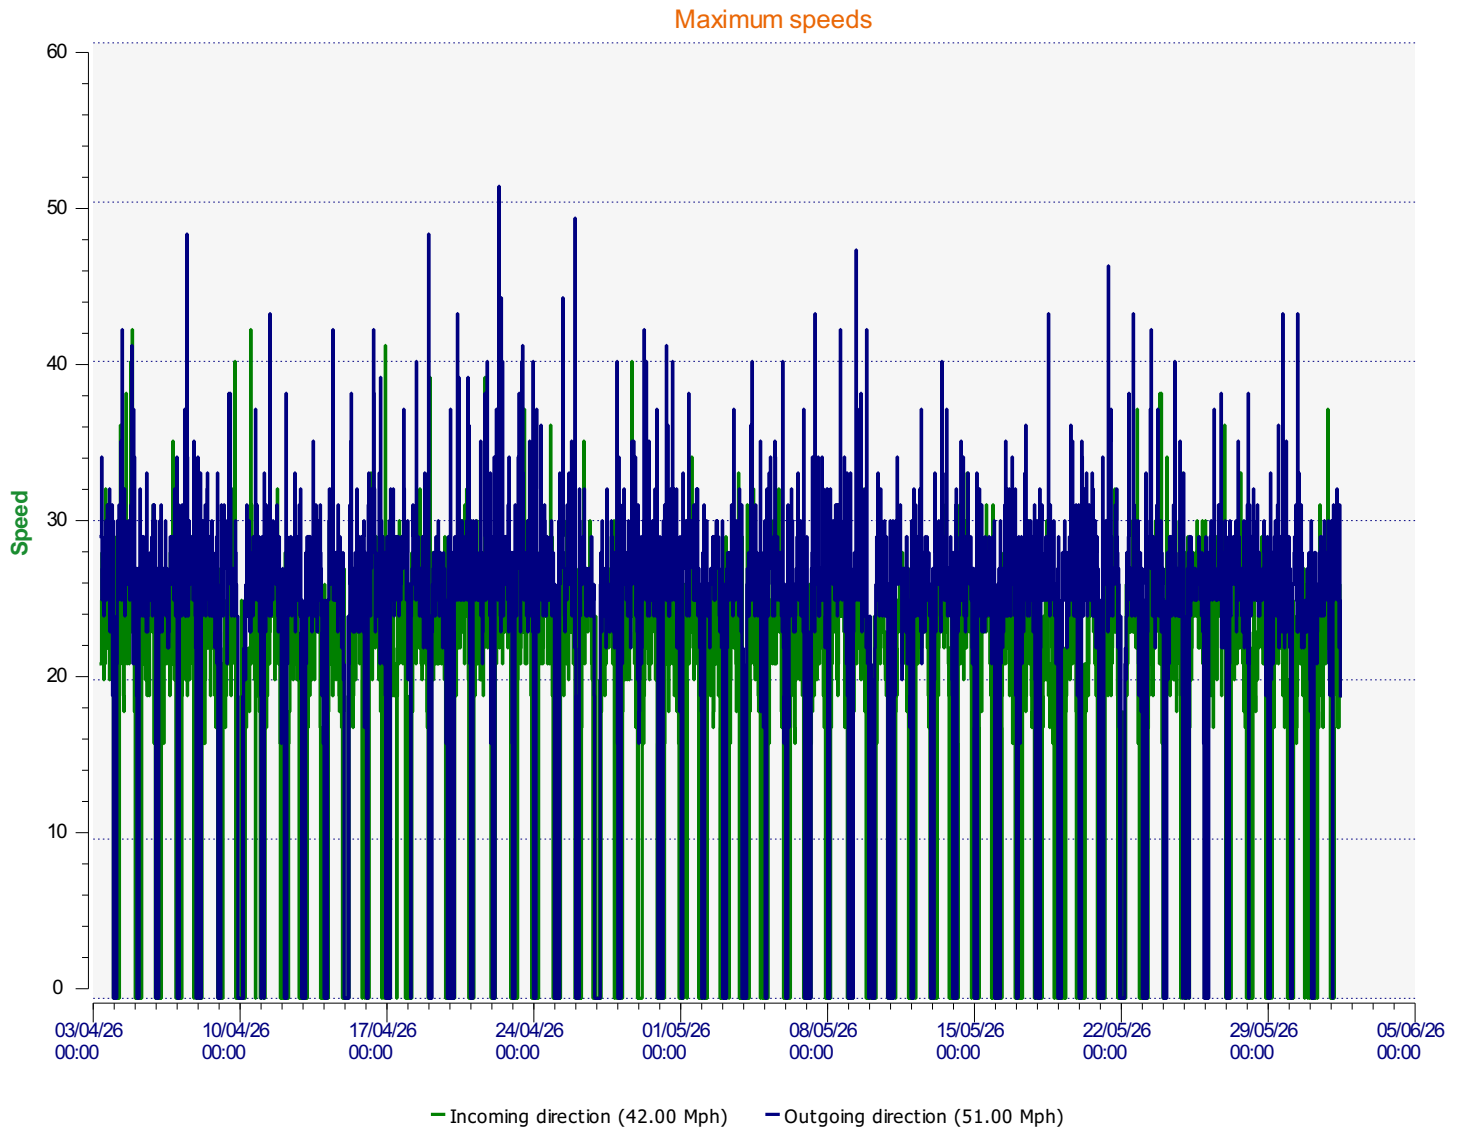

Élan Cité

DÉTECTER • INFORMER • SÉCURISER

Start date: Friday, April 3, 2026 9:00 AM
End date: Monday, June 1, 2026 10:30 AM

Location:

Comments:

Start date: Friday, April 3, 2026 9:00 AM
End date: Monday, June 1, 2026 10:30 AM

Location:

Comments:

Start date: Friday, April 3, 2026 9:00 AM
End date: Monday, June 1, 2026 10:30 AM

Location:

Comments:

Start date: Friday, April 3, 2026 9:00 AM
End date: Monday, June 1, 2026 10:30 AM

Location:

Comments:

Start date: Friday, April 3, 2026 9:00 AM
End date: Monday, June 1, 2026 10:30 AM

Location:

Comments:

Speed percentiles (incoming)

V30: 16.00Mph **V50:** 17.00Mph **V85:** 21.00Mph

Start date: Friday, April 3, 2026 9:00 AM
End date: Monday, June 1, 2026 10:30 AM

Location:

Comments:

Speed percentile(outgoing)

V30: 17.00Mph **V50:** 19.00Mph **V85:** 22.00Mph

Start date: Friday, April 3, 2026 9:00 AM
End date: Monday, June 1, 2026 10:30 AM

Location:

Comments: