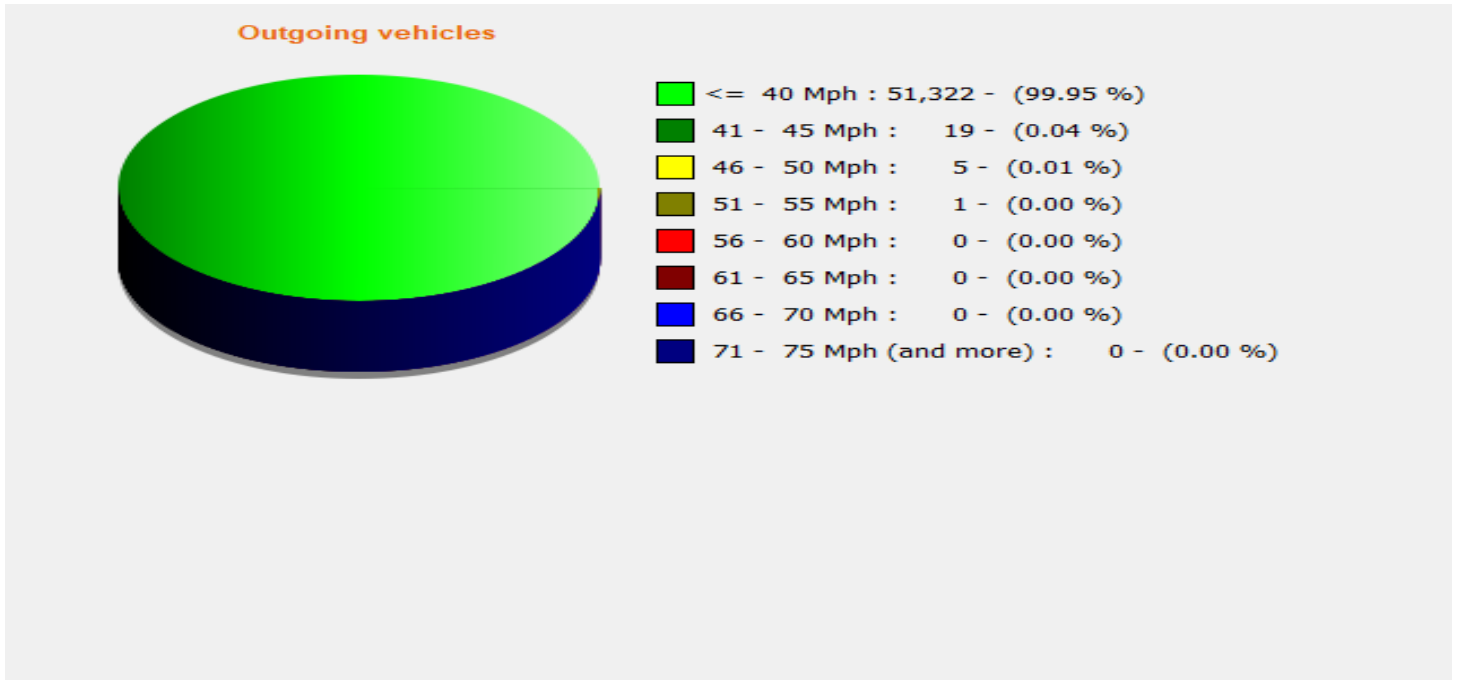

Start date: Friday, April 3, 2026 9:00 AM
End date: Monday, June 1, 2026 10:30 AM

Location:

Comments: