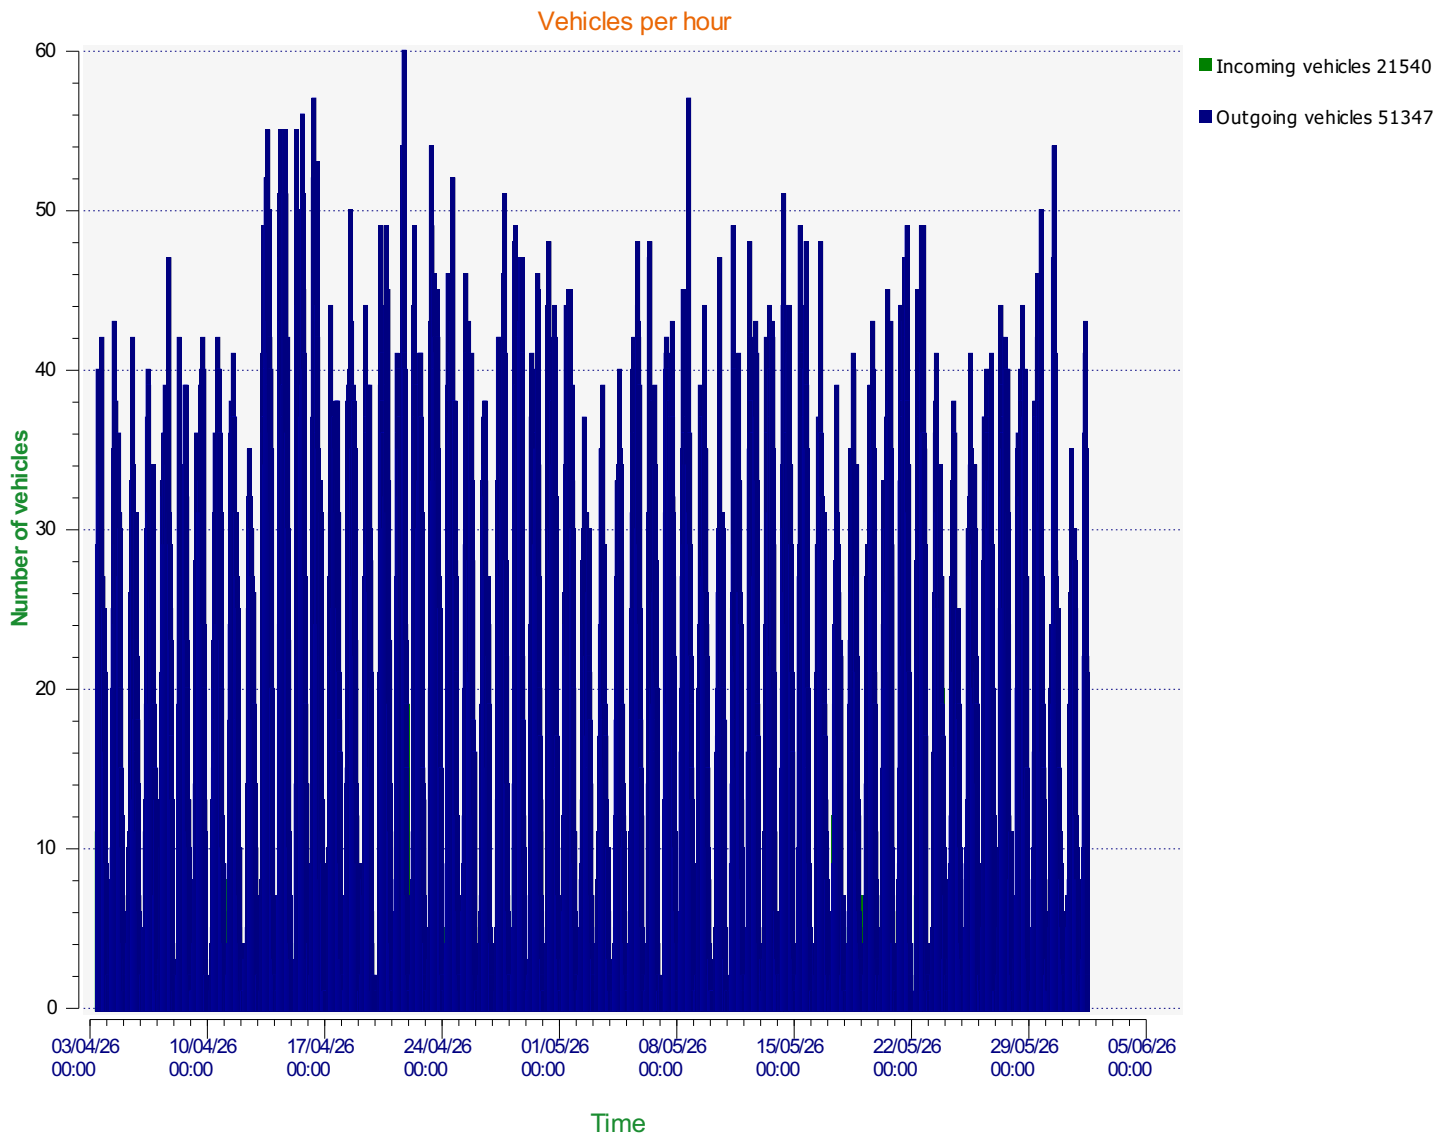

Location:

Comments:

Start date: Friday, April 3, 2026 9:00 AM
End date: Monday, June 1, 2026 10:30 AM

Location:

Comments:

Start date: Friday, April 3, 2026 9:00 AM
End date: Monday, June 1, 2026 10:30 AM

Location:

Comments:

Start date: Friday, April 3, 2026 9:00 AM
End date: Monday, June 1, 2026 10:30 AM

Location:

Comments:

Speed percentiles (incoming)

V30: 16.00Mph **V50:** 17.00Mph **V85:** 21.00Mph

Start date: Friday, April 3, 2026 9:00 AM
End date: Monday, June 1, 2026 10:30 AM

Location:

Comments:

Speed percentile(outgoing)

V30: 17.00Mph **V50:** 19.00Mph **V85:** 22.00Mph

Start date: Friday, April 3, 2026 9:00 AM
End date: Monday, June 1, 2026 10:30 AM

Location:

Comments: