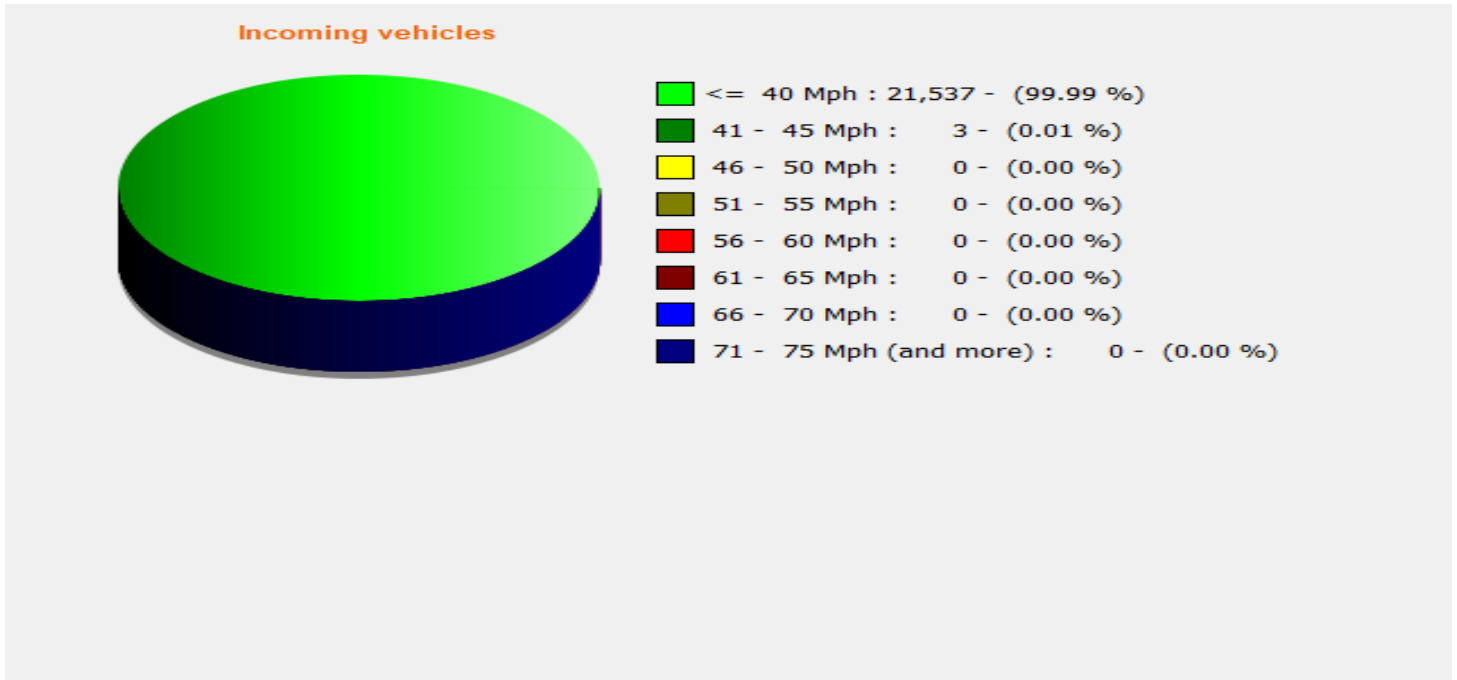

Location:

Comments:

Start date: Friday, April 3, 2026 9:00 AM
End date: Monday, June 1, 2026 10:30 AM

Location:

Comments:

Start date: Friday, April 3, 2026 9:00 AM
End date: Monday, June 1, 2026 10:30 AM

Location: