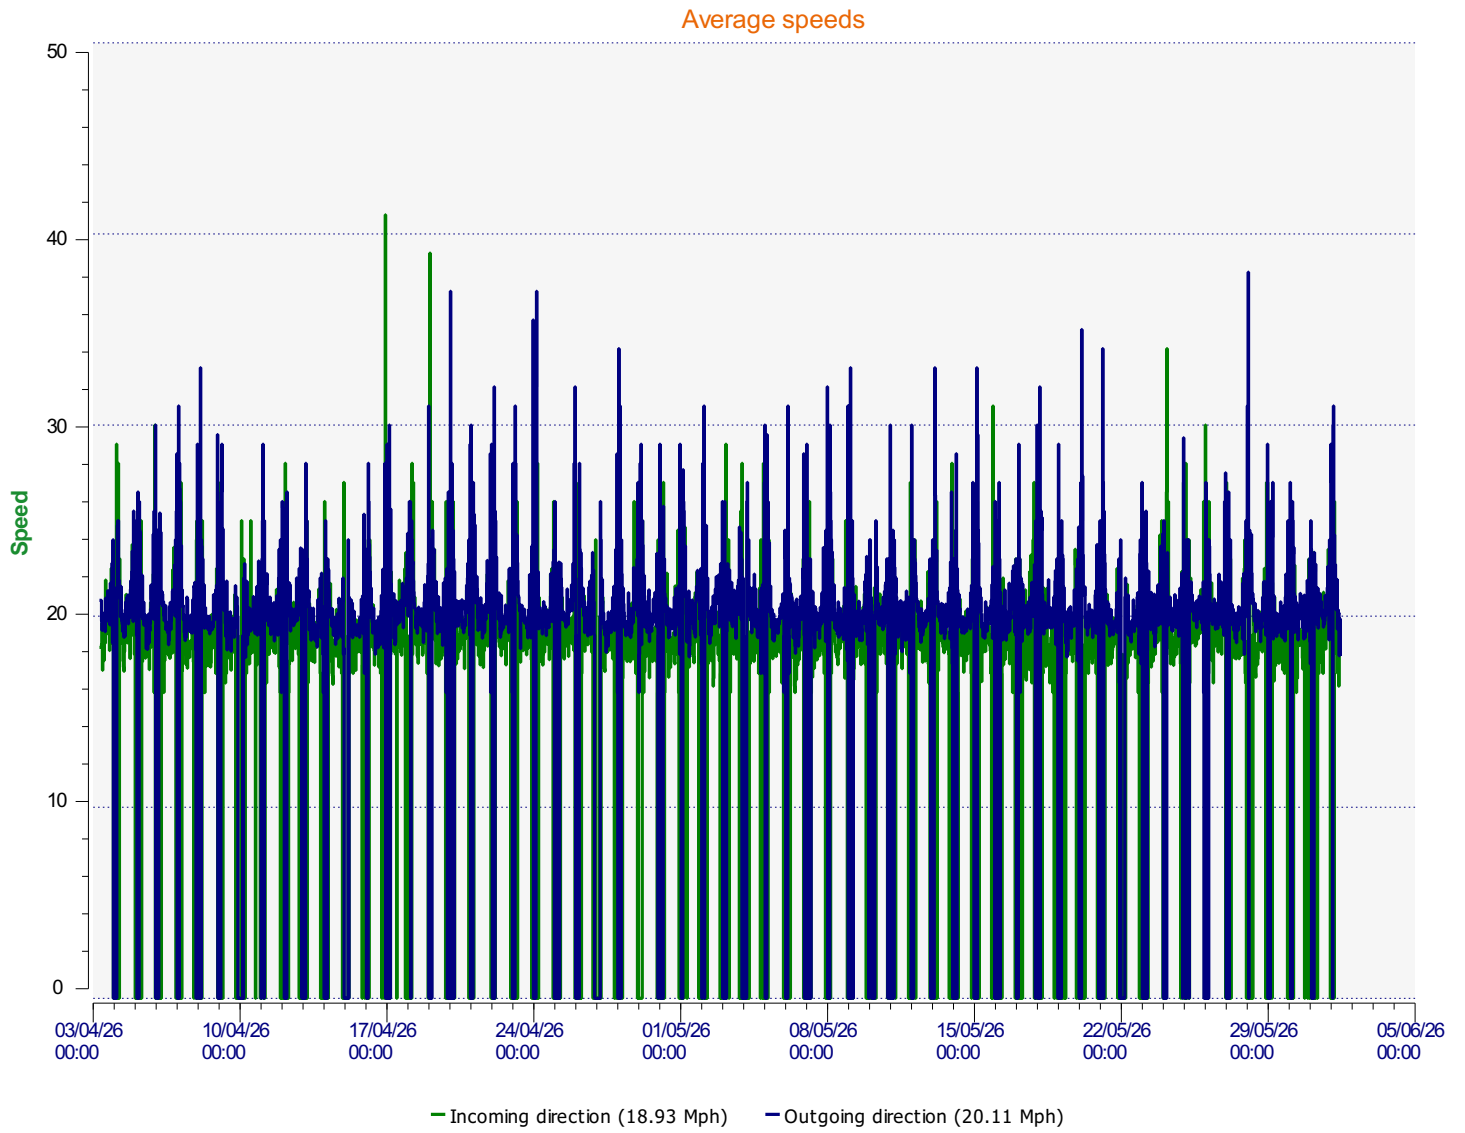

Élan Cité

DÉTECTER • INFORMER • SÉCURISER

Start date: Friday, April 3, 2026 9:00 AM
End date: Monday, June 1, 2026 10:30 AM

Location:

Comments:

Start date: Friday, April 3, 2026 9:00 AM
End date: Monday, June 1, 2026 10:30 AM

Location:

Comments:

Start date: Friday, April 3, 2026 9:00 AM
End date: Monday, June 1, 2026 10:30 AM

Location:

Comments:

Start date: Friday, April 3, 2026 9:00 AM
End date: Monday, June 1, 2026 10:30 AM

Location:

Comments:

Start date: Friday, April 3, 2026 9:00 AM
End date: Monday, June 1, 2026 10:30 AM

Location:

Comments:

Speed percentiles (incoming)

V30: 16.00Mph **V50:** 17.00Mph **V85:** 21.00Mph

Start date: Friday, April 3, 2026 9:00 AM
End date: Monday, June 1, 2026 10:30 AM

Location:

Comments:

Speed percentile(outgoing)

V30: 17.00Mph **V50:** 19.00Mph **V85:** 22.00Mph

Start date: Friday, April 3, 2026 9:00 AM
End date: Monday, June 1, 2026 10:30 AM

Location:

Comments: